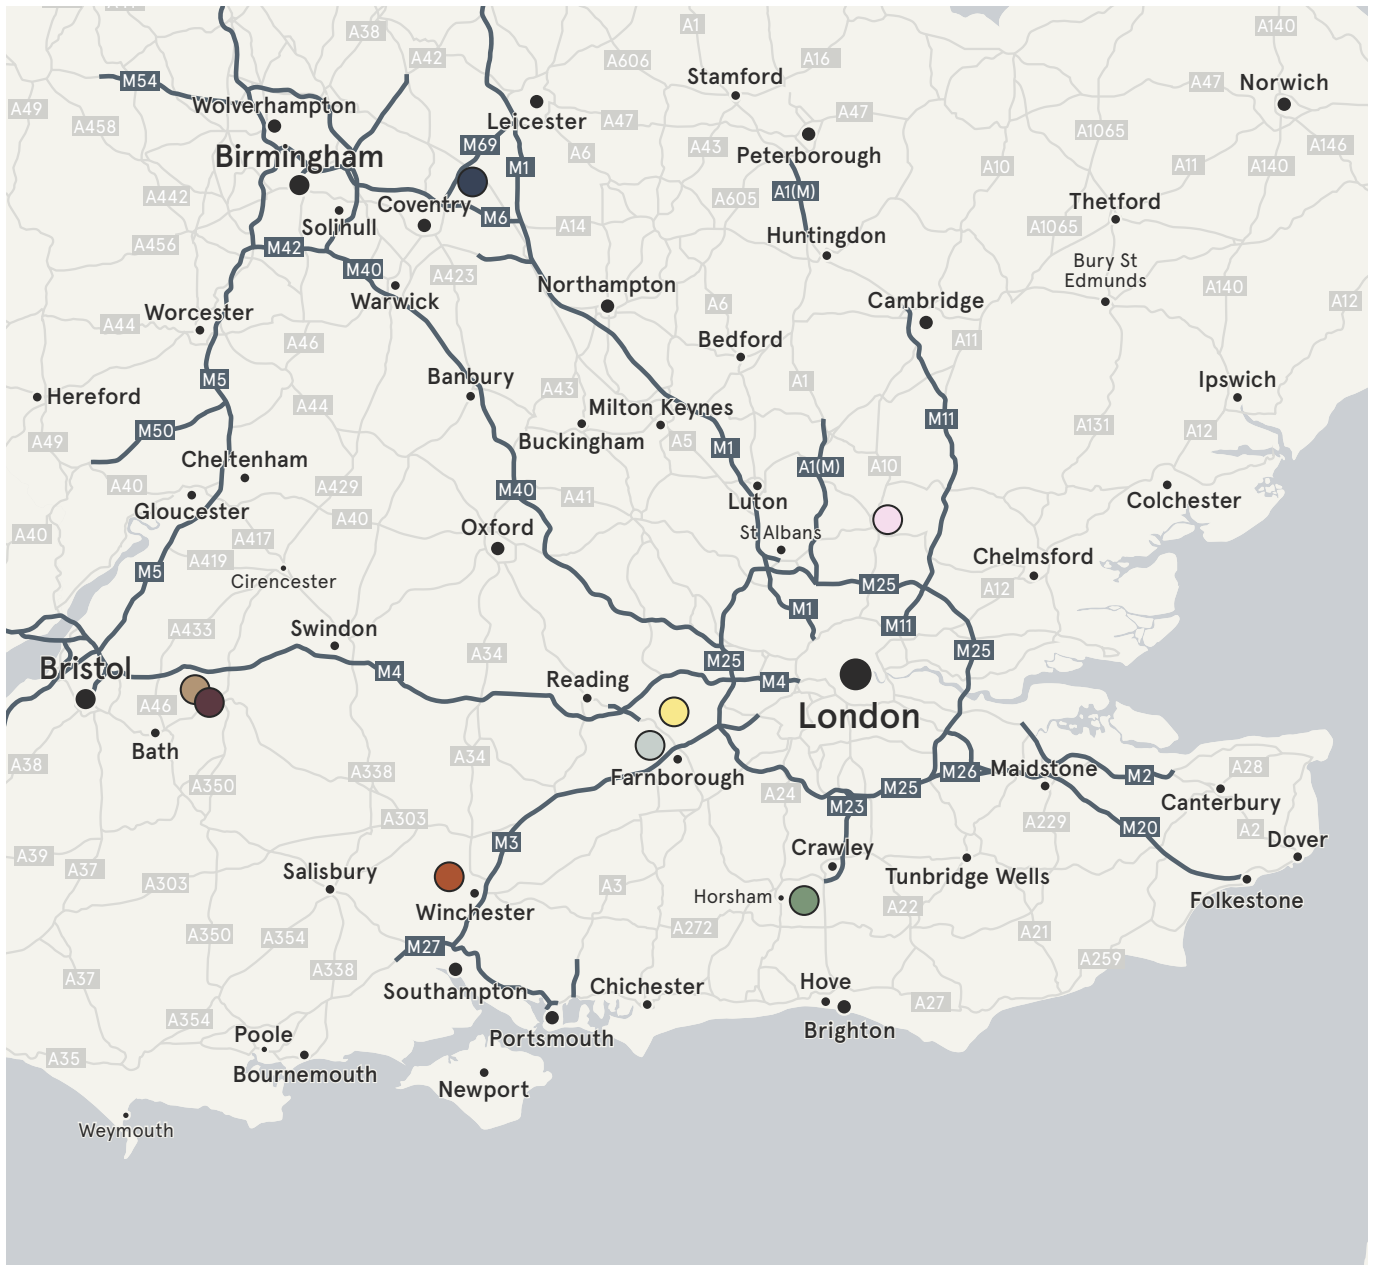

Factsheet

	Location	Capacity	Facilities
	Ansty Hall Ansty, Coventry Coventry station: 20 minutes Central London: 120 minutes	62 bedrooms & suites 4 meeting rooms Maximum capacity 160	On-site restaurant & bar dining Private dining rooms Landscaped gardens & terrace area Exclusive use
	Fanhams Hall Ware, Hertfordshire Stansted Airport: 30 minutes London Liverpool St: 45 minutes	77 bedrooms & suites 12 meeting rooms Maximum capacity 130	Conference buffet & bar dining Energy zone snacks & games Landscaped gardens & Karaoke Klub Exclusive use
	Lainston House Winchester, Hampshire Heathrow Airport: 50 minutes London Waterloo: 60 minutes	50 bedrooms & suites 8 meeting rooms Maximum capacity 166	Award-winning restaurant Season cookery school Outdoor pursuits Exclusive use
	Pennyhill Park Bagshot, Surrey Heathrow Airport: 25 minutes London Waterloo: 45 minutes	124 bedrooms & suites 20 meeting rooms Maximum capacity 200	Michelin starred restaurant Award-winning spa Tennis, pistol shooting & archery Exclusive use
	Royal Berkshire Ascot, Berkshire Heathrow Airport: 15 minutes London Waterloo: 50 minutes	66 bedrooms & suites 12 meeting rooms Maximum capacity 200	On-site restaurant & bar dining Energy zone snacks & games Landscaped gardens & frisby golf Exclusive use
	South Lodge Horsham, Sussex Gatwick Airport: 25 minutes London Victoria: 45 minutes	96 bedrooms, suites & lodges 12 meeting rooms Maximum capacity 170	Award-winning restaurants 44,000 sq. ft spa Wine cellar & motorised activities Exclusive use
	The Castle Inn The Manor House Estate, Castle Combe, Wiltshire Heathrow Airport: 90 minutes London Paddington: 70 minutes	12 bedrooms 2 private dining rooms Maximum capacity 32	Serves innovative British pub food Private dining rooms Terrace area Exclusive use
	The Manor House Castle Combe, Wiltshire Heathrow Airport: 90 minutes London Paddington: 70 minutes	50 bedrooms 4 meeting rooms Maximum capacity 100	Michelin starred restaurant The Full Glass Bar with over 180 gins 18-hole championship golf course Exclusive use